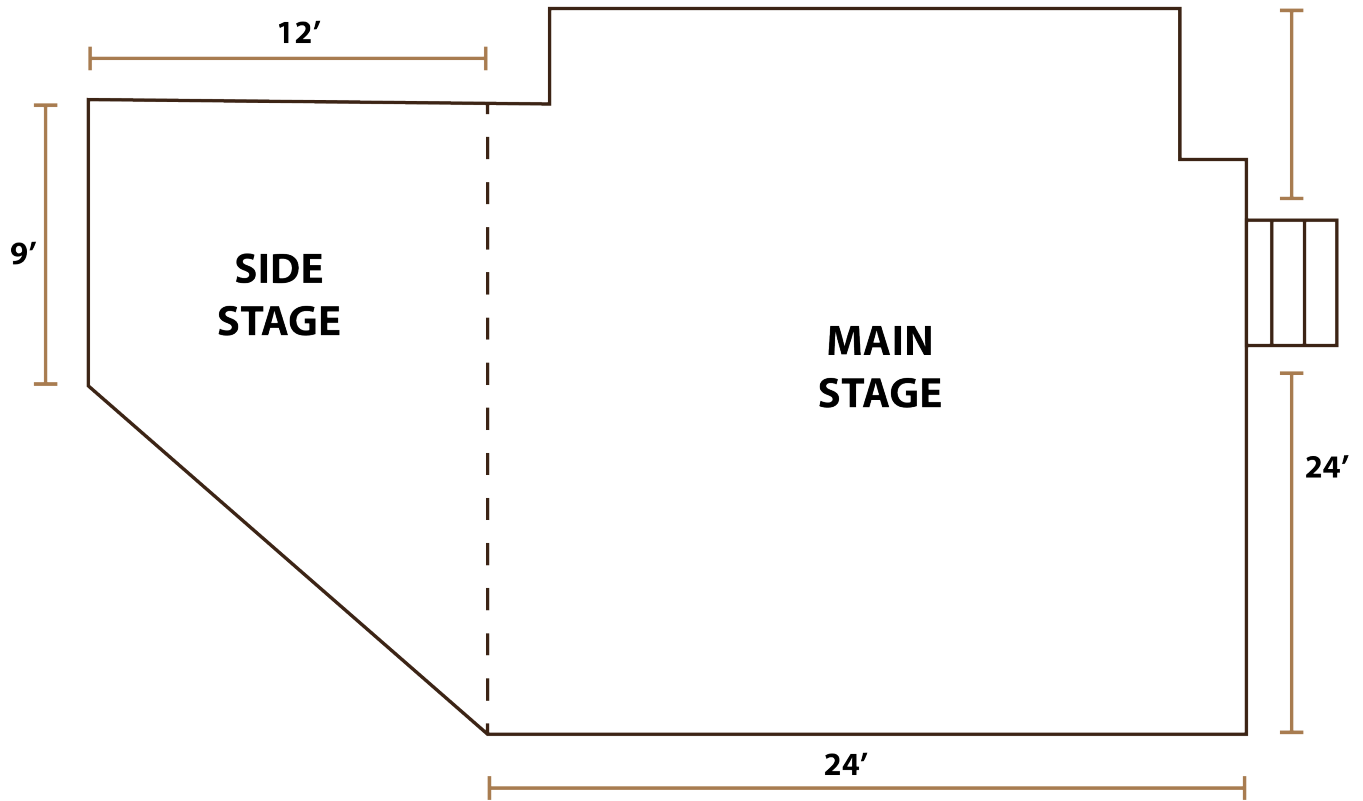

OLD SALOON

EST. - 1902

VENUE TECH PACK

210 Railroad Lane, Emigrant, MT

VENUEINFO

210 Railroad Lane, Emigrant, MT

VENUE INFO

210 Railroad Lane, Emigrant, MT

AUDIO / VISUAL INFORMATION

- 6 RCF HDL 10-A per side. (12 total)
- 3 RCF sub 8004-AS. Per side. (6 total)
- Beringer X32 or M-32
- Stage size. 23×23 with a wing for monitor world
- Sound and light for all shows are built to suite